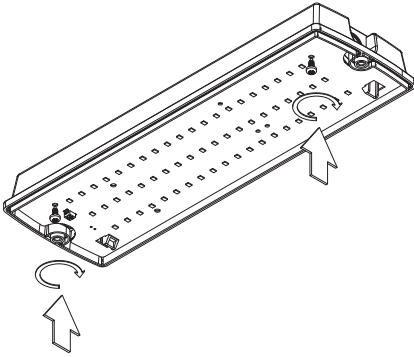

Installation Instruction

Product Code: 807788

Product Description: LED Bulkhead 3W IP66

Important Information

- ◆ It is recommended that luminaires are installed / maintained by a fully qualified electrician and wired in accordance to the latest IEC standards or national equivalent.
- ◆ Mains power must be switched off during any installation or maintenance.
- ◆ This product is guaranteed for a period of 4 years from date of purchase. The guarantee is invalid in the case of improper use, improper installation or tampering. Should the product fail during the guarantee period it will be replaced free of charge, subject to correct installation and return of the faulty unit. The manufacturer is not responsible for any costs associated with the replacement of this product.
- ◆ This product may contain substances that can be hazardous to the environment if not disposed of properly. Electrical and electronic equipment should never be disposed of with general household waste but must be separated for its correct treatment and recovery. Where possible recycle your packaging.

Dimension

1

ALWAYS SWITCH OFF THE
MAINS SUPPLY BEFORE
INSTALLATION OR SERVICING

2

Installation Instruction

Installation Instruction

9

10