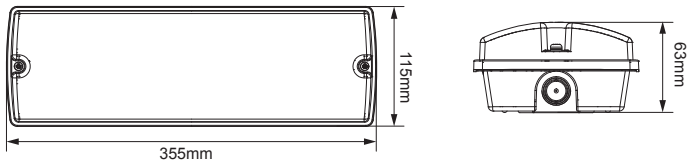

Installation Instruction

Product Code: 807788

Product Description: LED Bulkhead 3W IP66

Important Information

- ◆ It is recommended that luminaires are installed / maintained by a fully qualified electrician and wired in accordance to the latest IEC standards or national equivalent.
- ◆ Mains power must be switched off during any installation or maintenance.
- ◆ This product is guaranteed for a period of 4 years from date of purchase. The guarantee is invalid in the case of improper use, improper installation or tampering. Should the product fail during the guarantee period it will be replaced free of charge, subject to correct installation and return of the faulty unit. The manufacturer is not responsible for any costs associated with the replacement of this product.
- ◆ This product may contain substances that can be hazardous to the environment if not disposed of properly. Electrical and electronic equipment should never be disposed of with general household waste but must be separated for its correct treatment and recovery. Where possible recycle your packaging.

Dimension

1

ALWAYS SWITCH OFF THE
MAINS SUPPLY BEFORE
INSTALLATION OR SERVICING

2

Installation Instruction

Installation Instruction

9

10