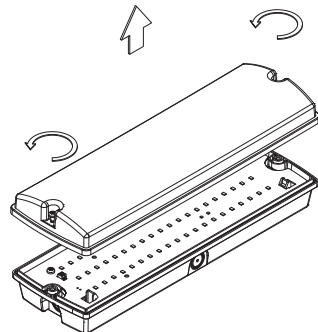

Installation Instruction

Product Code: 807788

Product Description: LED Bulkhead 3W IP66

Important Information

- ◆ It is recommended that luminaires are installed / maintained by a fully qualified electrician and wired in accordance to the latest IEC standards or national equivalent.
- ◆ Mains power must be switched off during any installation or maintenance.
- ◆ This product is guaranteed for a period of 4 years from date of purchase. The guarantee is invalid in the case of improper use, improper installation or tampering. Should the product fail during the guarantee period it will be replaced free of charge, subject to correct installation and return of the faulty unit. The manufacturer is not responsible for any costs associated with the replacement of this product.
- ◆ This product may contain substances that can be hazardous to the environment if not disposed of properly. Electrical and electronic equipment should never be disposed of with general household waste but must be separated for its correct treatment and recovery. Where possible recycle your packaging.

Dimension

1

ALWAYS SWITCH OFF THE
MAINS SUPPLY BEFORE
INSTALLATION OR SERVICING

2

Installation Instruction

Installation Instruction

9

10