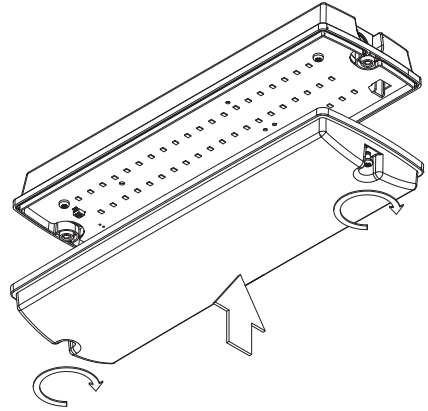

Installation Instruction

Product Code: 807788

Product Description: LED Bulkhead 3W IP66

Important Information

- ◆ It is recommended that luminaires are installed / maintained by a fully qualified electrician and wired in accordance to the latest IEC standards or national equivalent.
- ◆ Mains power must be switched off during any installation or maintenance.
- ◆ This product is guaranteed for a period of 4 years from date of purchase. The guarantee is invalid in the case of improper use, improper installation or tampering. Should the product fail during the guarantee period it will be replaced free of charge, subject to correct installation and return of the faulty unit. The manufacturer is not responsible for any costs associated with the replacement of this product.
- ◆ This product may contain substances that can be hazardous to the environment if not disposed of properly. Electrical and electronic equipment should never be disposed of with general household waste but must be separated for its correct treatment and recovery. Where possible recycle your packaging.

Dimension

1

ALWAYS SWITCH OFF THE
MAINS SUPPLY BEFORE
INSTALLATION OR SERVICING

2

Installation Instruction

Installation Instruction

9

10