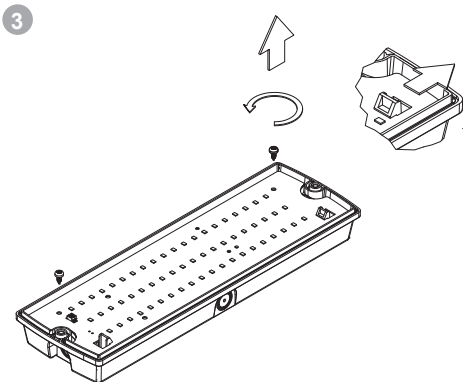

Installation Instruction

Product Code: 807788

Product Description: LED Bulkhead 3W IP66

Important Information

- ◆ It is recommended that luminaires are installed / maintained by a fully qualified electrician and wired in accordance to the latest IEC standards or national equivalent.
- ◆ Mains power must be switched off during any installation or maintenance.
- ◆ This product is guaranteed for a period of 4 years from date of purchase. The guarantee is invalid in the case of improper use, improper installation or tampering. Should the product fail during the guarantee period it will be replaced free of charge, subject to correct installation and return of the faulty unit. The manufacturer is not responsible for any costs associated with the replacement of this product.
- ◆ This product may contain substances that can be hazardous to the environment if not disposed of properly. Electrical and electronic equipment should never be disposed of with general household waste but must be separated for its correct treatment and recovery. Where possible recycle your packaging.

Dimension

1

ALWAYS SWITCH OFF THE
MAINS SUPPLY BEFORE
INSTALLATION OR SERVICING

2

Installation Instruction

Installation Instruction

9

10