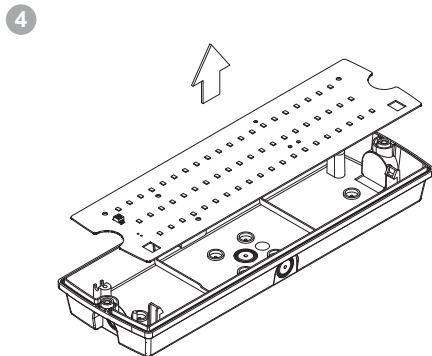

Installation Instruction

Product Code: 807788

Product Description: LED Bulkhead 3W IP66

Important Information

- ◆ It is recommended that luminaires are installed / maintained by a fully qualified electrician and wired in accordance to the latest IEC standards or national equivalent.
- ◆ Mains power must be switched off during any installation or maintenance.
- ◆ This product is guaranteed for a period of 4 years from date of purchase. The guarantee is invalid in the case of improper use, improper installation or tampering. Should the product fail during the guarantee period it will be replaced free of charge, subject to correct installation and return of the faulty unit. The manufacturer is not responsible for any costs associated with the replacement of this product.
- ◆ This product may contain substances that can be hazardous to the environment if not disposed of properly. Electrical and electronic equipment should never be disposed of with general household waste but must be separated for its correct treatment and recovery. Where possible recycle your packaging.

Dimension

1

ALWAYS SWITCH OFF THE
MAINS SUPPLY BEFORE
INSTALLATION OR SERVICING

2

Installation Instruction

Installation Instruction

9

10