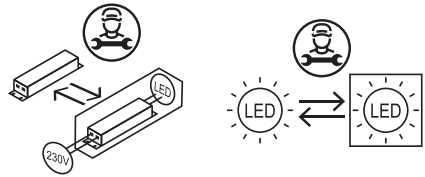

Installation Instruction

Product Code: 807788

Product Description: LED Bulkhead 3W IP66

Important Information

- ◆ It is recommended that luminaires are installed / maintained by a fully qualified electrician and wired in accordance to the latest IEC standards or national equivalent.
- ◆ Mains power must be switched off during any installation or maintenance.
- ◆ This product is guaranteed for a period of 4 years from date of purchase. The guarantee is invalid in the case of improper use, improper installation or tampering. Should the product fail during the guarantee period it will be replaced free of charge, subject to correct installation and return of the faulty unit. The manufacturer is not responsible for any costs associated with the replacement of this product.
- ◆ This product may contain substances that can be hazardous to the environment if not disposed of properly. Electrical and electronic equipment should never be disposed of with general household waste but must be separated for its correct treatment and recovery. Where possible recycle your packaging.

Dimension

1

ALWAYS SWITCH OFF THE
MAINS SUPPLY BEFORE
INSTALLATION OR SERVICING

2

Installation Instruction

Installation Instruction

9

10