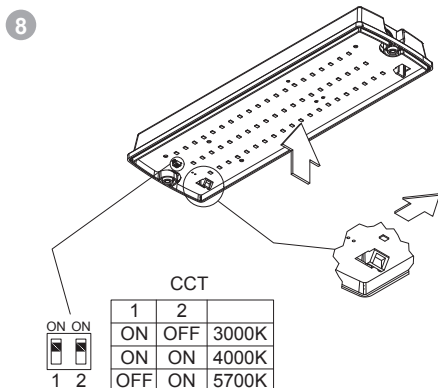

Installation Instruction

Product Code: 807788

Product Description: LED Bulkhead 3W IP66

Important Information

- ◆ It is recommended that luminaires are installed / maintained by a fully qualified electrician and wired in accordance to the latest IEC standards or national equivalent.
- ◆ Mains power must be switched off during any installation or maintenance.
- ◆ This product is guaranteed for a period of 4 years from date of purchase. The guarantee is invalid in the case of improper use, improper installation or tampering. Should the product fail during the guarantee period it will be replaced free of charge, subject to correct installation and return of the faulty unit. The manufacturer is not responsible for any costs associated with the replacement of this product.
- ◆ This product may contain substances that can be hazardous to the environment if not disposed of properly. Electrical and electronic equipment should never be disposed of with general household waste but must be separated for its correct treatment and recovery. Where possible recycle your packaging.

Dimension

1

ALWAYS SWITCH OFF THE
MAINS SUPPLY BEFORE
INSTALLATION OR SERVICING

2

Installation Instruction

Installation Instruction

9

10