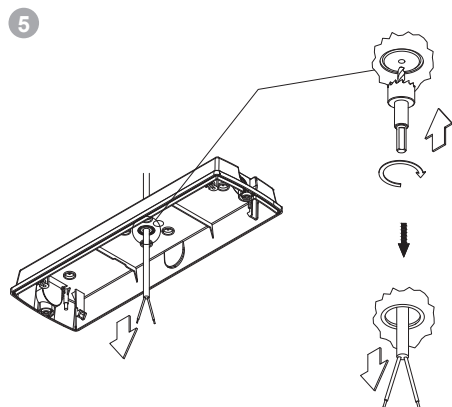

Installation Instruction

Product Code: 807788

Product Description: LED Bulkhead 3W IP66

Important Information

- ◆ It is recommended that luminaires are installed / maintained by a fully qualified electrician and wired in accordance to the latest IEC standards or national equivalent.
- ◆ Mains power must be switched off during any installation or maintenance.
- ◆ This product is guaranteed for a period of 4 years from date of purchase. The guarantee is invalid in the case of improper use, improper installation or tampering. Should the product fail during the guarantee period it will be replaced free of charge, subject to correct installation and return of the faulty unit. The manufacturer is not responsible for any costs associated with the replacement of this product.
- ◆ This product may contain substances that can be hazardous to the environment if not disposed of properly. Electrical and electronic equipment should never be disposed of with general household waste but must be separated for its correct treatment and recovery. Where possible recycle your packaging.

Dimension

1

ALWAYS SWITCH OFF THE
MAINS SUPPLY BEFORE
INSTALLATION OR SERVICING

2

Installation Instruction

Installation Instruction

9

10