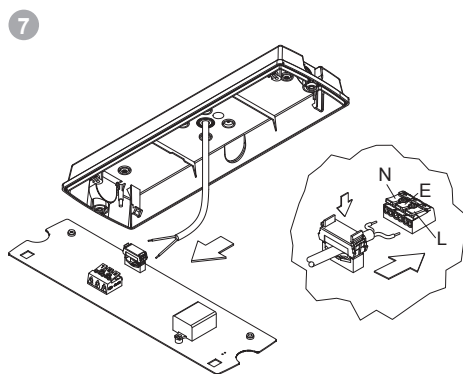

Installation Instruction

Product Code: 807788

Product Description: LED Bulkhead 3W IP66

Important Information

- ◆ It is recommended that luminaires are installed / maintained by a fully qualified electrician and wired in accordance to the latest IEC standards or national equivalent.
- ◆ Mains power must be switched off during any installation or maintenance.
- ◆ This product is guaranteed for a period of 4 years from date of purchase. The guarantee is invalid in the case of improper use, improper installation or tampering. Should the product fail during the guarantee period it will be replaced free of charge, subject to correct installation and return of the faulty unit. The manufacturer is not responsible for any costs associated with the replacement of this product.
- ◆ This product may contain substances that can be hazardous to the environment if not disposed of properly. Electrical and electronic equipment should never be disposed of with general household waste but must be separated for its correct treatment and recovery. Where possible recycle your packaging.

Dimension

1

ALWAYS SWITCH OFF THE
MAINS SUPPLY BEFORE
INSTALLATION OR SERVICING

2

Installation Instruction

Installation Instruction

9

10