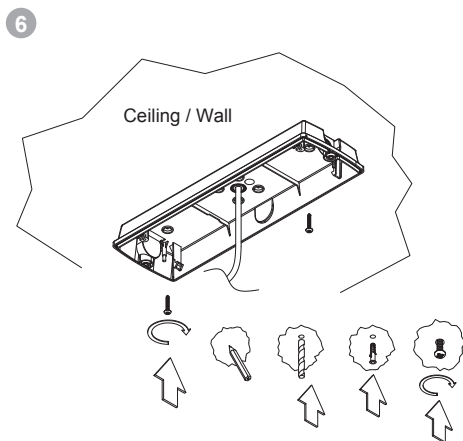

Installation Instruction

Product Code: 807788

Product Description: LED Bulkhead 3W IP66

Important Information

- ◆ It is recommended that luminaires are installed / maintained by a fully qualified electrician and wired in accordance to the latest IEC standards or national equivalent.
- ◆ Mains power must be switched off during any installation or maintenance.
- ◆ This product is guaranteed for a period of 4 years from date of purchase. The guarantee is invalid in the case of improper use, improper installation or tampering. Should the product fail during the guarantee period it will be replaced free of charge, subject to correct installation and return of the faulty unit. The manufacturer is not responsible for any costs associated with the replacement of this product.
- ◆ This product may contain substances that can be hazardous to the environment if not disposed of properly. Electrical and electronic equipment should never be disposed of with general household waste but must be separated for its correct treatment and recovery. Where possible recycle your packaging.

Dimension

1

ALWAYS SWITCH OFF THE
MAINS SUPPLY BEFORE
INSTALLATION OR SERVICING

2

Installation Instruction

Installation Instruction

9

10